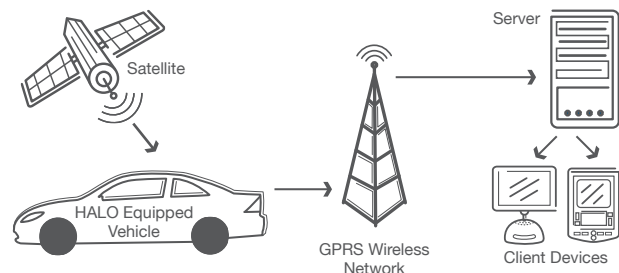

## Overview

HALO solution features a unique combination of HALO II GPS-based device and GATIS software allowing enhanced fleet management through continuous visibility of your assets. System provides instant real-time information, and wealth of historical information for in-depth performance analysis.

### System reports:

- » Vehicle Stop
- » Vehicle Travel
- » Job Report
- » State by State mileage
- » Location report
- » Communication Report
- » Message report
- » Maintenance report
- » Vehicle Idle report

## How It Works

HALO II collects positioning data from triangulated satellites. It then transmits real-time data via a wireless connection to our server. Businesses can then access real-time or historical data using EarthSearch's Global Asset Tracking and Identification System (GATIS).