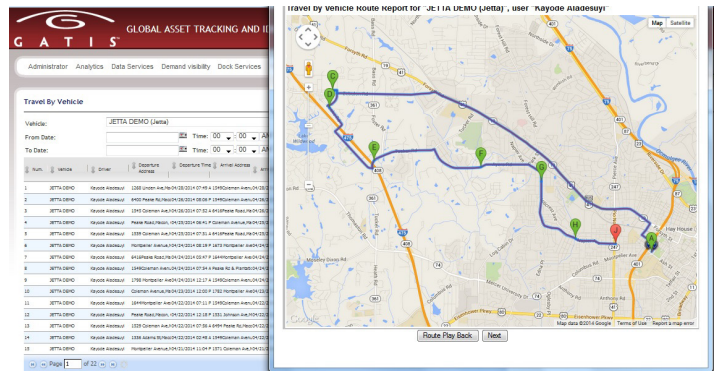

## Overview

HALO solution features a unique combination of HALO II GPS-based device and GATIS software allowing enhanced fleet management through continuous visibility of your assets. System provides instant real-time information, and wealth of historical information for in-depth performance analysis.

### System reports:

- » Vehicle Stop
- » Vehicle Travel
- » Job Report
- » State by State mileage
- » Location report
- » Communication Report
- » Message report
- » Maintenance report
- » Vehicle Idle report

## How It Works

HALO II collects positioning data from triangulated satellites. It then transmits real-time data via a wireless connection to our server. Businesses can then access real-time or historical data using EarthSearch's Global Asset Tracking and Identification System (GATIS).