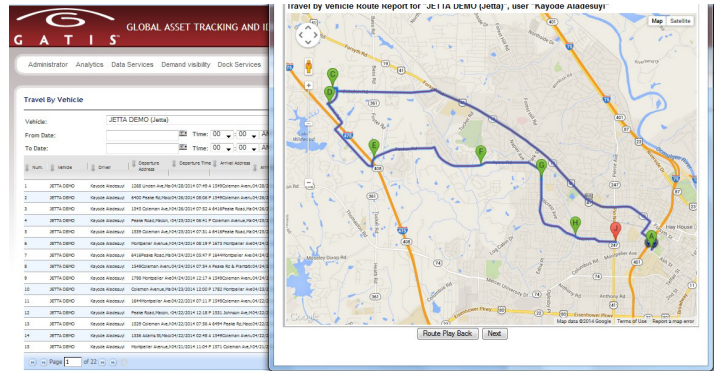

HALO II GPS Logistics Solution

Providing Vehicle Tracking for Small Businesses

Overview

HALO solution features a unique combination of HALO II GPS-based device and GATIS software allowing enhanced fleet management through continuous visibility of your assets. System provides instant real-time information, and wealth of historical information for in-depth performance analysis.

System reports:

- » Vehicle Stop
- » Vehicle Travel
- » Job Report
- » State by State mileage
- » Location report
- » Communication Report
- » Message report
- » Maintenance report
- » Vehicle Idle report

How It Works

HALO II collects positioning data from triangulated satellites. It then transmits real-time data via a wireless connection to our server. Businesses can then access real-time or historical data using EarthSearch's Global Asset Tracking and Identification System (GATIS).