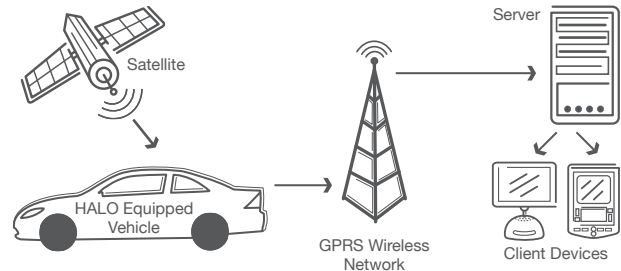

HALO II GPS Logistics Solution

Providing Vehicle Tracking for Small Businesses

Overview

HALO solution features a unique combination of HALO II GPS-based device and GATIS software allowing enhanced fleet management through continuous visibility of your assets. System provides instant real-time information, and wealth of historical information for in-depth performance analysis.

System reports:

- » Vehicle Stop
- » Vehicle Travel
- » Job Report
- » State by State mileage
- » Location report
- » Communication Report
- » Message report
- » Maintenance report
- » Vehicle Idle report

How It Works

HALO II collects positioning data from triangulated satellites. It then transmits real-time data via a wireless connection to our server. Businesses can then access real-time or historical data using EarthSearch's Global Asset Tracking and Identification System (GATIS).