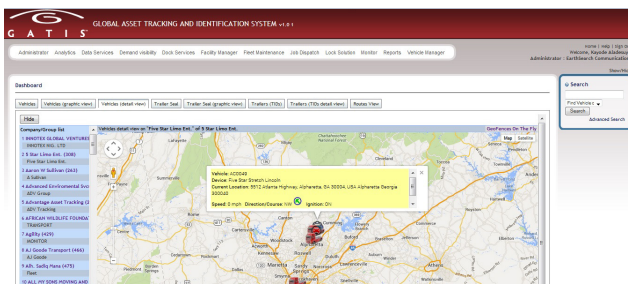

# HALO II GPS Logistics Solution

Providing Vehicle Tracking for Small Businesses

## Overview

HALO solution features a unique combination of HALO II GPS-based device and GATIS software allowing enhanced fleet management through continuous visibility of your assets. System provides instant real-time information, and wealth of historical information for in-depth performance analysis.

### System reports:

- » Vehicle Stop
- » Vehicle Travel
- » Job Report
- » State by State mileage
- » Location report
- » Communication Report
- » Message report
- » Maintenance report
- » Vehicle Idle report

## How It Works

HALO II collects positioning data from triangulated satellites. It then transmits real-time data via a wireless connection to our server. Businesses can then access real-time or historical data using EarthSearch's Global Asset Tracking and Identification System (GATIS).