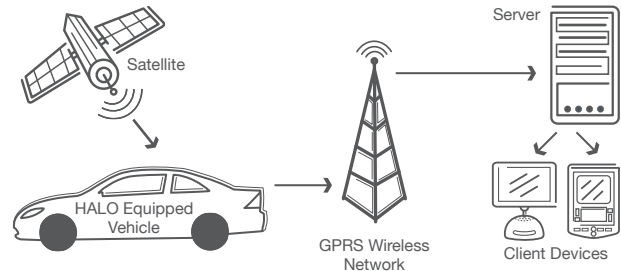

## Overview

HALO solution features a unique combination of HALO II GPS-based device and GATIS software allowing enhanced fleet management through continuous visibility of your assets. System provides instant real-time information, and wealth of historical information for in-depth performance analysis.

### System reports:

- » Vehicle Stop
- » Vehicle Travel
- » Job Report
- » State by State mileage
- » Location report
- » Communication Report
- » Message report
- » Maintenance report
- » Vehicle Idle report

## How It Works

HALO II collects positioning data from triangulated satellites. It then transmits real-time data via a wireless connection to our server. Businesses can then access real-time or historical data using EarthSearch's Global Asset Tracking and Identification System (GATIS).