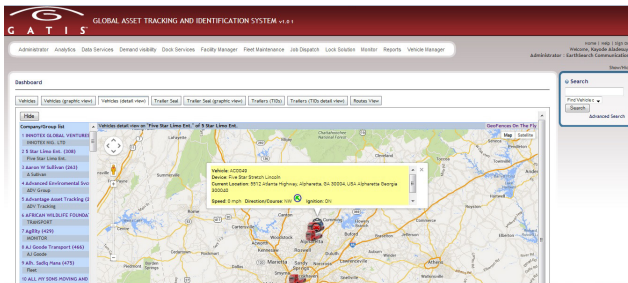

# HALO II GPS Logistics Solution

Providing Vehicle Tracking for Small Businesses

## Overview

HALO solution features a unique combination of HALO II GPS-based device and GATIS software allowing enhanced fleet management through continuous visibility of your assets. System provides instant real-time information, and wealth of historical information for in-depth performance analysis.

### System reports:

- » Vehicle Stop
- » Vehicle Travel
- » Job Report
- » State by State mileage
- » Location report
- » Communication Report
- » Message report
- » Maintenance report
- » Vehicle Idle report

## How It Works

HALO II collects positioning data from triangulated satellites. It then transmits real-time data via a wireless connection to our server. Businesses can then access real-time or historical data using EarthSearch's Global Asset Tracking and Identification System (GATIS).