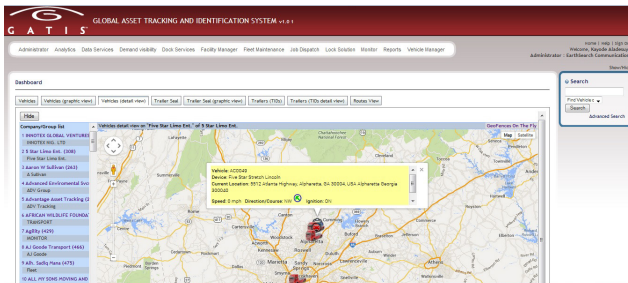

HALO II GPS Logistics Solution

Providing Vehicle Tracking for Small Businesses

Overview

HALO solution features a unique combination of HALO II GPS-based device and GATIS software allowing enhanced fleet management through continuous visibility of your assets. System provides instant real-time information, and wealth of historical information for in-depth performance analysis.

System reports:

- » Vehicle Stop
- » Vehicle Travel
- » Job Report
- » State by State mileage
- » Location report
- » Communication Report
- » Message report
- » Maintenance report
- » Vehicle Idle report

How It Works

HALO II collects positioning data from triangulated satellites. It then transmits real-time data via a wireless connection to our server. Businesses can then access real-time or historical data using EarthSearch's Global Asset Tracking and Identification System (GATIS).