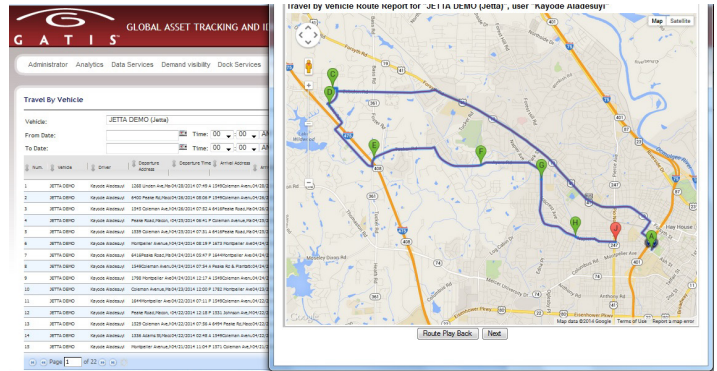

## Overview

HALO solution features a unique combination of HALO II GPS-based device and GATIS software allowing enhanced fleet management through continuous visibility of your assets. System provides instant real-time information, and wealth of historical information for in-depth performance analysis.

### System reports:

- » Vehicle Stop
- » Vehicle Travel
- » Job Report
- » State by State mileage
- » Location report
- » Communication Report
- » Message report
- » Maintenance report
- » Vehicle Idle report

## How It Works

HALO II collects positioning data from triangulated satellites. It then transmits real-time data via a wireless connection to our server. Businesses can then access real-time or historical data using EarthSearch's Global Asset Tracking and Identification System (GATIS).